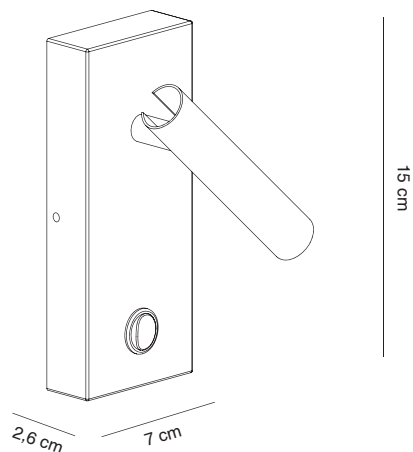

MINIFLAT is a collection of small wall lamps with a reading arm intended for the headboard of the bed.

It is a minimalist collection of small dimensions, which could fit in the palm of a hand. What we like most about MINIFLAT is that it is tiny, and that its reading arm can move in any direction. It can be used both to read a good book, comfortably installed in our bed, and to have indirect light if we direct the arm towards the ceiling or elsewhere. MINIFLAT is ideal to be placed in bedrooms of homes and hotel facilities.

The MINIFLAT collection consists of three models: one with a round base, another with a rectangular base and a third built-in, without base nor switch. The structures are made of white or black textured painted iron. The light source is a non-dimmable integrated LED Cree 3W 3000K 260lm 30° CRI>90. It always includes the corresponding 90-264V 2.5-4.5Vdc 700mA driver, which in the case of a round or rectangular base is housed inside the base, and in the case of the embedded version it must be installed hidden behind the headboard of the bed.