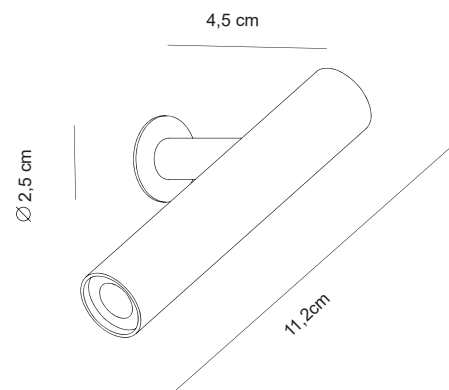

Maintenance : Clean with a soft piece of cloth. Do not use solvent, amoniac based or abrasive products.

MINIFLAT es una colección de pequeños apliques con brazo lector pensados para cabecero de cama.

Se trata de una colección minimalista de pequeñas dimensiones, que cabrían en la palma de una mano. Lo que más nos gusta de MINIFLAT es que es diminuta y que su brazo lector se puede mover en cualquier dirección. Nos puede servir tanto para leer un buen libro, cómodamente instalados en nuestra cama, como para disponer de una luz indirecta si dirigimos su brazo hacia el techo u otra parte. MINIFLAT es ideal para ser colocada en dormitorios de viviendas y de instalaciones hoteleras.

MINIFLAT is a collection of small wall lamps with a reading arm intended for the headboard of the bed.

It is a minimalist collection of small dimensions, which could fit in the palm of a hand. What we like most about MINIFLAT is that it is tiny, and that its reading arm can move in any direction. It can be used both to read a good book, comfortably installed in our bed, and to have indirect light if we direct the arm towards the ceiling or elsewhere. MINIFLAT is ideal to be placed in bedrooms of homes and hotel facilities. The MINIFLAT collection consists of three models: one with a round base, another with a rectangular base and a third built-in, without base nor switch. The structures are made of white or black textured painted iron. The light source is a non-dimmable integrated LED Cree 3W 3000K 260lm 30° CRI>90. It always includes the corresponding 90-264V 2.5-4.5Vdc 700mA driver, which in the case of a round or rectangular base is housed inside the base, and in the case of the embedded version it must be installed hidden behind the headboard of the bed.